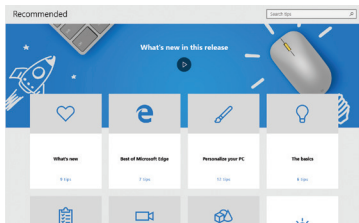

+		Launches Project panel
	+		Opens the Run windows
	+		Opens Ease of Access Center
	+		Opens the context menu of the Start button
	+		Launches the magnifier icon and zooms in your screen
	+		Zooms out your screen

WINDOWS 10 TIPS

The **Tips** app in Windows 10 is full of short-and-sweet tips that help you get the most out of Windows 10

Select the **Start** button, type **tips**, and then select **Tips** at the top of the list of results.