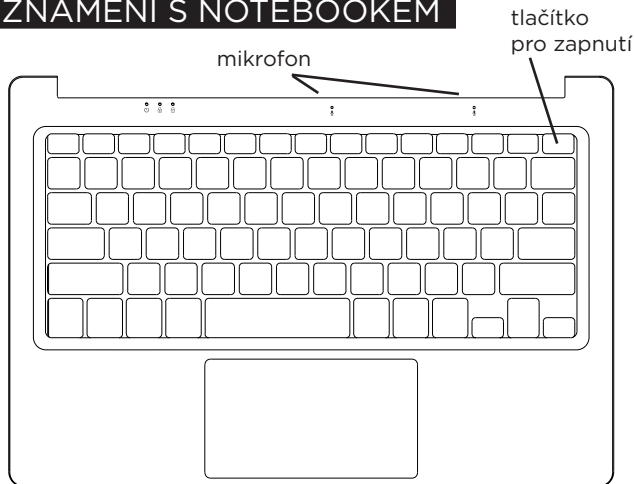

SEZNÁMENÍ S NOTEBOOKEM