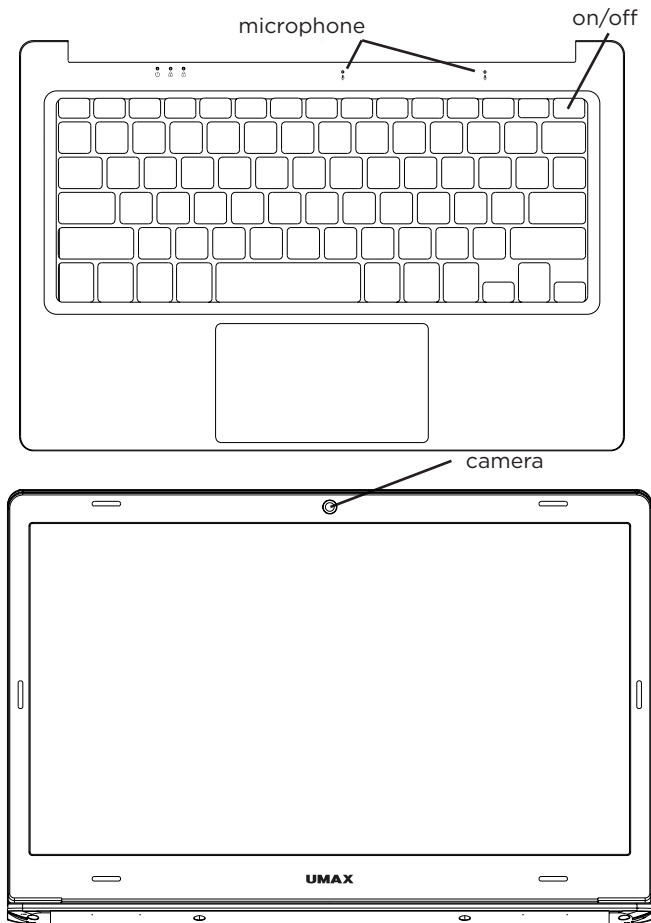

UMAX

- EN
- CZ
- SK

visionbook™
12Wi 64G

GETTING TO KNOW YOUR LAPTOP

TURNING ON YOUR COMPUTER

USING THE TOUCHPAD

Slide horizontally

Slide vertically