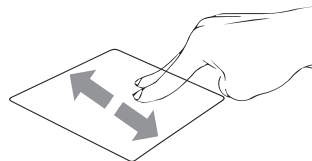

Slide diagonally

Tap/Double tap

Tap and app to select it.

Double tap an app to launch it.

Drag and drop

Double tap an item then slide the same finger without lifting it off the touchpad.

To drop the item to its new location lift your finger.

Left click

Click an app to select it.

Double click an app to launch it.

Right click

Click to open the **right-click** menu.

Two finger tap

Tap two fingers to simulate the **right-click** function.

Two finger scroll (up/down)

Slide two fingers up or down to **scroll**.

Two finger scroll (left/right)

Slide two fingers left or right to scroll.

Zoom out

Bring together two fingers to zoom out.

Zoom in

Spread apart your two fingers to zoom in.

Two finger drag and drop

Select an item and then press and hold the left button. Using your other finger slide on the touchpad to drag the item.

Three finger tap

Tap three fingers to invoke **Cortana**.

Three finger swipe left/right